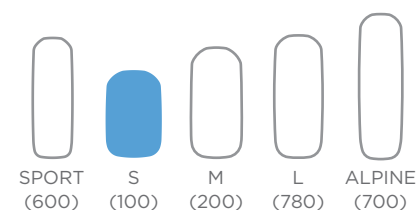

THULE TOURING BOXLINER

5 years warranty
Jahre Garantie
ans de garantie
años de garantía

CITY CRASH
Complies with DIN/ISO norm